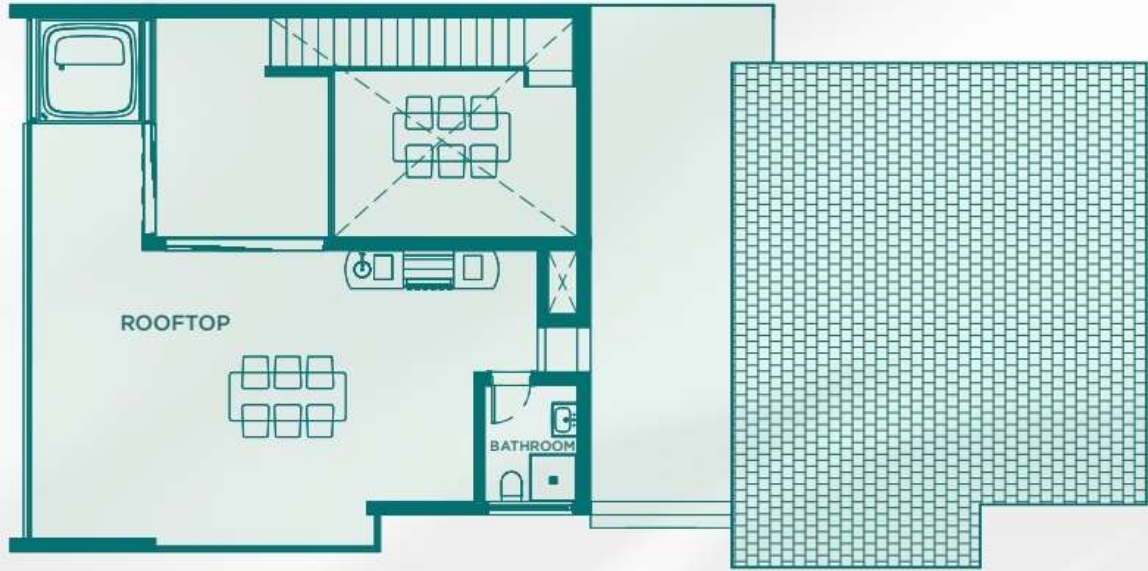

BEDROOMS
3

APARTMENT AREA
1872.92 SQ.FT

COMMON AREA
193.54 SQ.FT

TOTAL
2066.46 SQ.FT

BEDROOMS	APARTMENT AREA	TERRACE AREA	COMMON AREA	TOTAL
3	2156.98 SQ.FT	742.17 SQ.FT	134.76 SQ.FT	3033.92 SQ.FT