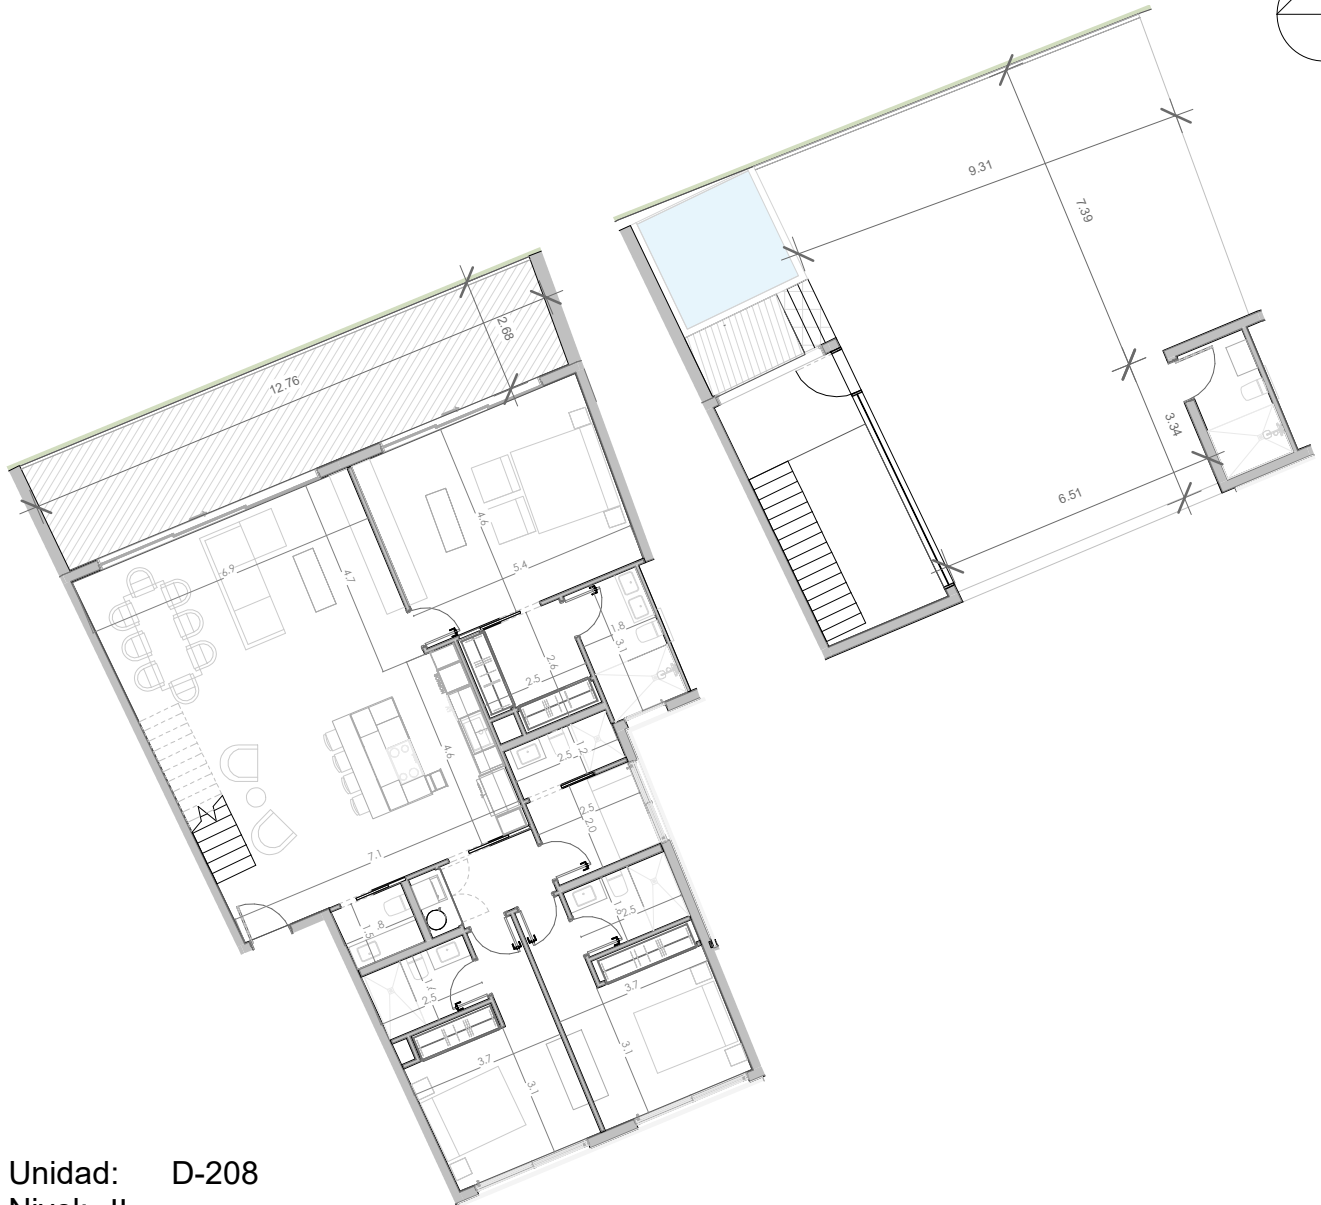

Silver Beach

BY NOVAL PROPERTIES

N