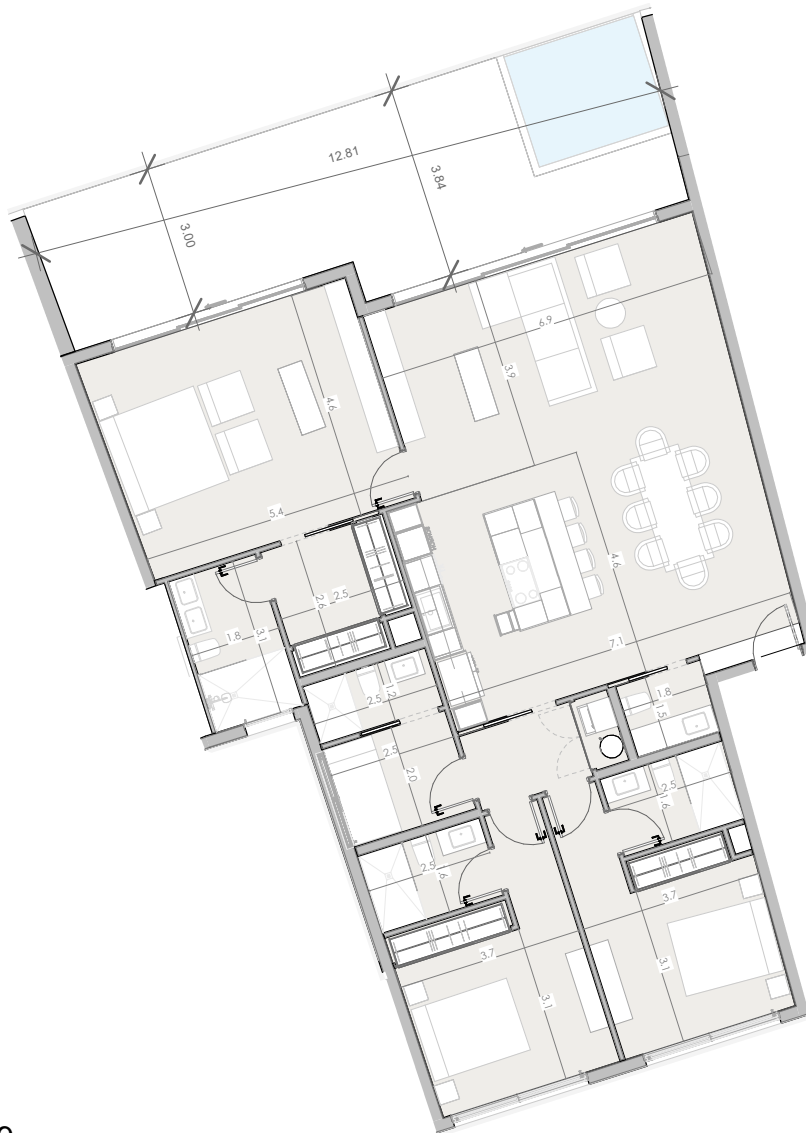

Silver Beach

BY NOVAL PROPERTIES