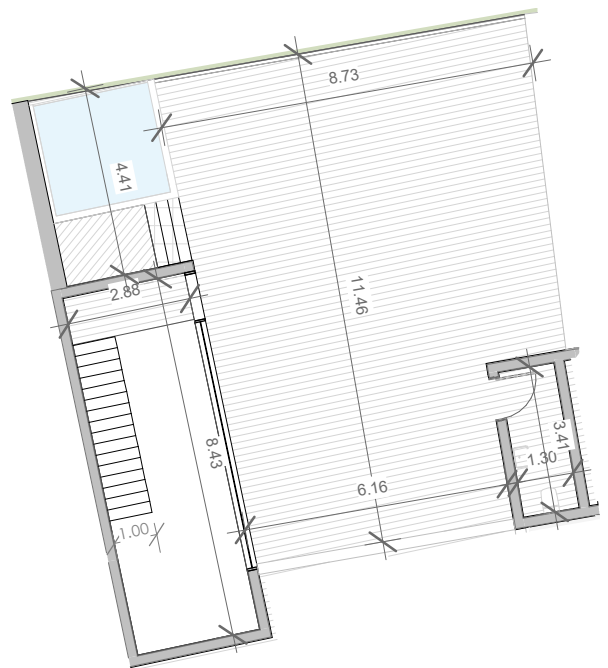

Unidad: C-202
Nivel: II
Habitaciones: 3
Area Apartamento M²: 158.2
Area De Terraza M²: 36.1
Area Comun M²: 38.5
Roof Terrace M²: 119.95
Total M²: 352.75

11/29/22

ESC: 1 : 175