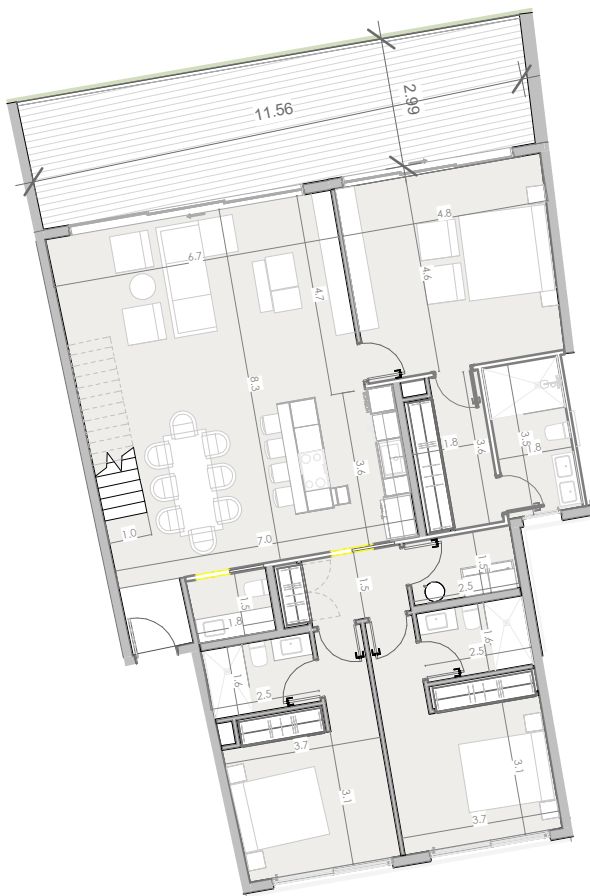

Unidad: C-202
Nivel: II
Habitaciones: 3
Area Apartamento M²: 158.2
Area De Terraza M²: 36.1
Area Comun M²: 38.5
Roof Terrace M²: 119.95
Total M²: 352.75

11/29/22

ESC: 1 : 175