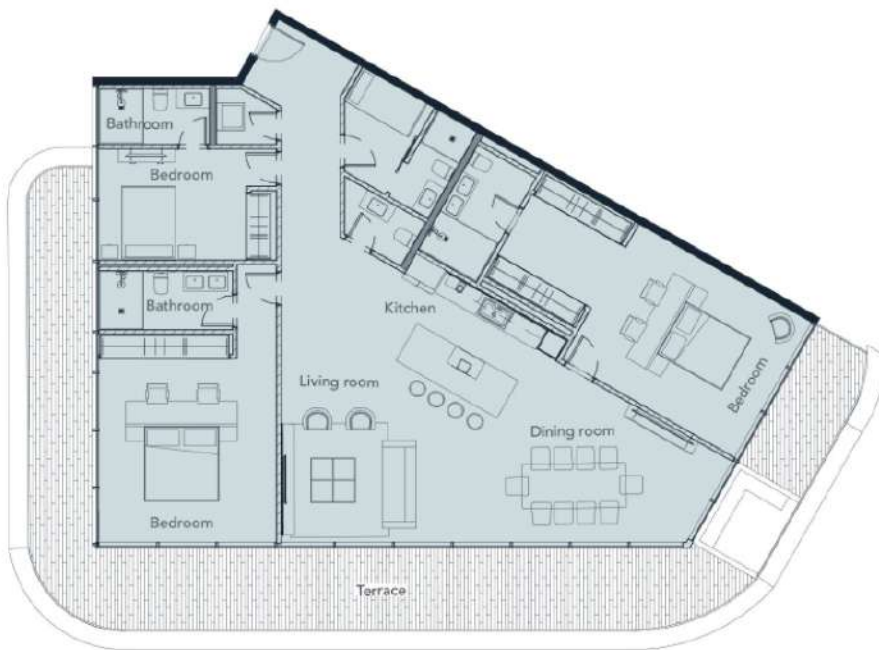

Type 3 Frontal

3 Bedroom

Apartment area: 2718.96 sq. ft
Terrace area: 1506.95 sq. ft
Common area: 213.66 sq. ft
Total: 4439.57 sq. ft

All units include furniture. Some limitations and conditions apply.

Type 3
Lateral

3 Bedroom

Apartment area: 2147.72 sq. ft
Terrace area: 795.88 sq. ft
Common area: 213.66 sq. ft
Total: 3157.59 sq. ft