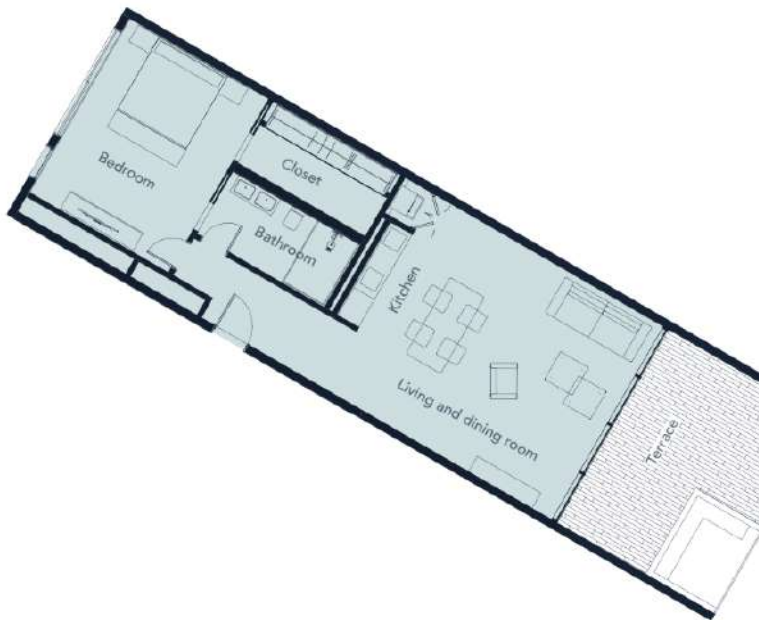

Type 1

1 Bedroom

Apartment area: 948.84 sq. ft
Terrace Area: 257.9 sq. ft
Common area: 213.66 sq. ft
Total: 1350.33 sq. ft