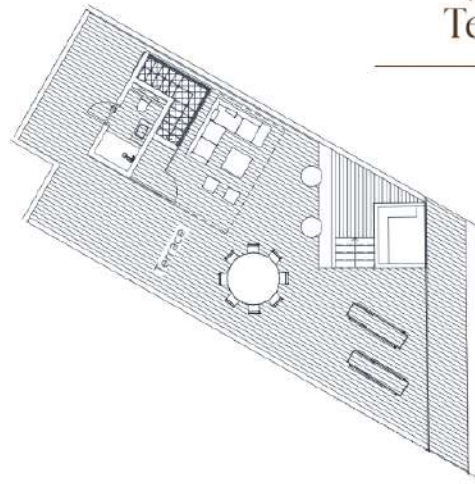

Type 2 Terrace

2 Bedroom

Apartment area: 1421.8 sq. ft
Terrace area: 311. sq. ft
Common area: 213.66 sq. ft
Total: 3357.8 sq. ft

All units include furniture. Some limitations and conditions apply.

Type 2

2 Bedroom

Apartment area: 1421.8 sq. ft
Terrace area: 311.94 sq. ft
Common area: 213.66 sq. ft
Total: 1947.73 sq. ft