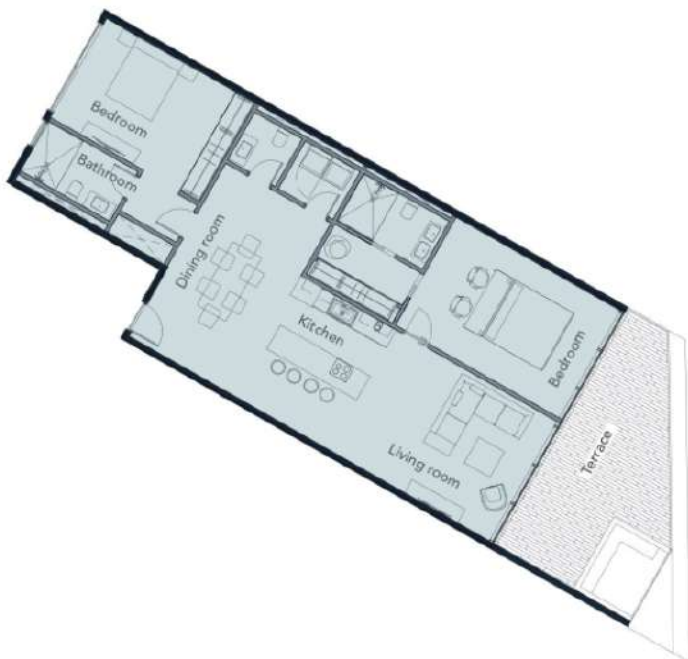

Type 2 Terrace

2 Bedroom

Apartment area: 1421.8 sq. ft
Terrace area: 311. sq. ft
Common area: 213.66 sq. ft
Total: 3357.8 sq. ft

All units include furniture. Some limitations and conditions apply.

Type 2

2 Bedroom

Apartment area: 1421.8 sq. ft
Terrace area: 311.94 sq. ft
Common area: 213.66 sq. ft
Total: 1947.73 sq. ft